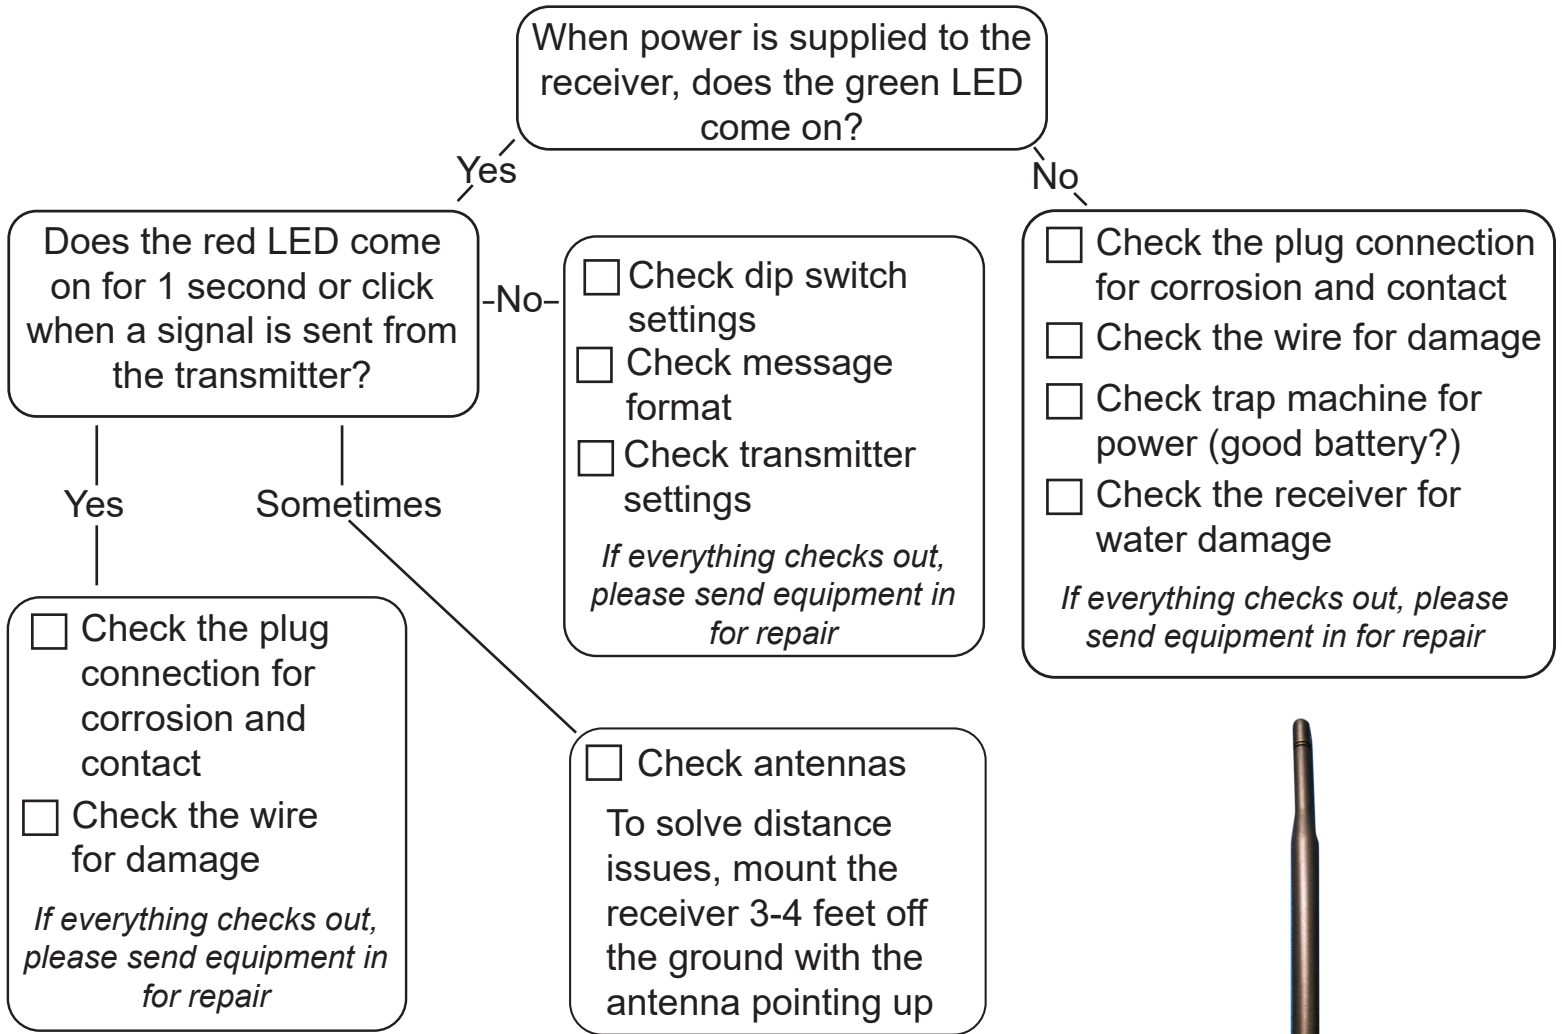

R-4300 Receiver Troubleshooting Guide

Contact

Please call us with any questions. Your satisfaction is our priority.

Call toll free:
1 800 987-6749, Monday-Friday 8:30am-4:30pm EST

Website:
<http://www.longrangellc.com>